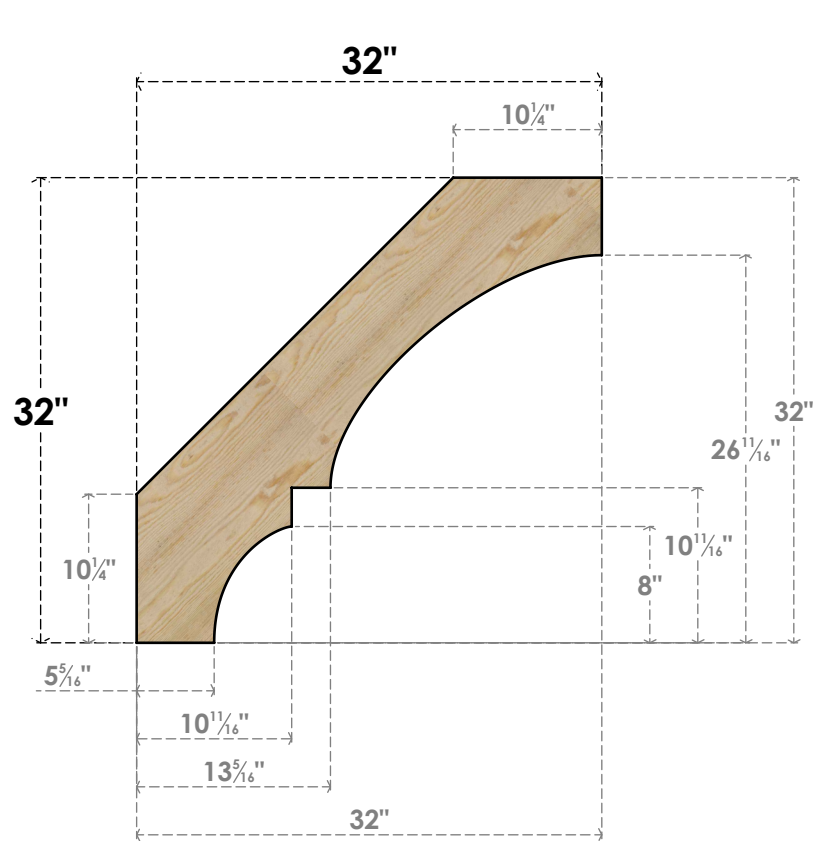

BRC06X32X32BOA00RDF

6"W X 32"D X 32"H BALBOA ROUGH SAWN BRACE, DOUGLAS FIR

SIDE

FRONT

EKENA MILLWORK
 2300 WEST MAIN ST.
 CLARKSVILLE, TX 75426
 TOLL FREE: 866-607-0453
 WWW.EKENAMILLWORK.COM

NOTES

1. INSTALLATION TO BE COMPLETED IN ACCORDANCE WITH MANUFACTURER'S SPECIFICATIONS.
2. DRAWING MAY NOT BE TO SCALE
3. THIS DRAWING IS INTENDED FOR DESIGN AND PLANNING PURPOSES ONLY.
4. ALL INFORMATION CONTAINED HEREIN WAS CURRENT AT THE TIME OF DEVELOPMENT BUT MUST BE REVIEWED AND APPROVED BY THE PRODUCT MANUFACTURER TO BE CONSIDERED ACCURATE.
5. PRODUCTS ARE NOT KILN DRIED. THIS ITEM IS UNIQUE AND WILL CONTAIN THE NATURAL VARIATIONS THAT THE WOOD SPECIES OFFERS. THIS MAY RESULT IN VARIATIONS UP TO 1/4"